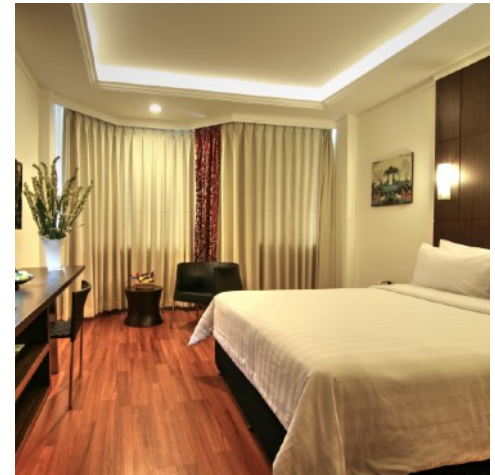

BENTANI HOTEL AND RESIDENCE

Jl. Siliwangi No 69
Cirebon 45121, Indonesia

+62 231 203246 TELEPHONE
+62 231 207527 FAX

bentanihotel.id

Accommodation

- A total of 95 guestrooms, including 20 Standard Rooms, 54 Superior Rooms, 2 Junior Suites, 6 Suites, 1 Premier Suite, 9 Bentani Service Apartment 1 Bedrooms and 3 Bentani Service Apartment 2 Bedrooms.
- Rooms range from 19 sq m to 150 sq m
- Bathroom with bathtub and shower.
- User-friendly utility box (standard power, multi plug and data ports)
- Individually controlled air-conditioning
- LCD television with satellite TV channels
- In room refrigerator
- Complimentary coffee and tea facilities
- Smoking and non-smoking rooms available

Service & Facilities

- Shuttle service to The Train Station
- High-speed Wi-Fi Access
- 24 hours in-room Dining
- In-room Safe Deposit Box
- Business Centre
- Car Parking
- L'bon Gift Shop
- King Koil Mattress
- Laundry Service

Restaurant & Pub

- Wijaya Kusuma Restaurant
- Arirang Korean Restaurant
- Yanagi Japanese Cuisine
- Aroimak Fine Thai Cuisine
- Pachira Lounge
- Canna Wine Cellar
- Grizzly's Pub and Resto

Meeting & Event

- Approximately 300 sq m of flexible meeting and event space can suit for any occasion
- 3 event rooms on the 2nd floor can accommodate up to 600 guests.
- Located on the 4th floor, Sekar Tunjung V can host up to 100 participant.
- Sekar Tunjung IV, located on 3rd floor, can host up to 30 guests.

Recreational Facilities

- Square-shaped swimming pool on the ground floor
- Fitness centre
- Spa and Hairdressing facilities

Location